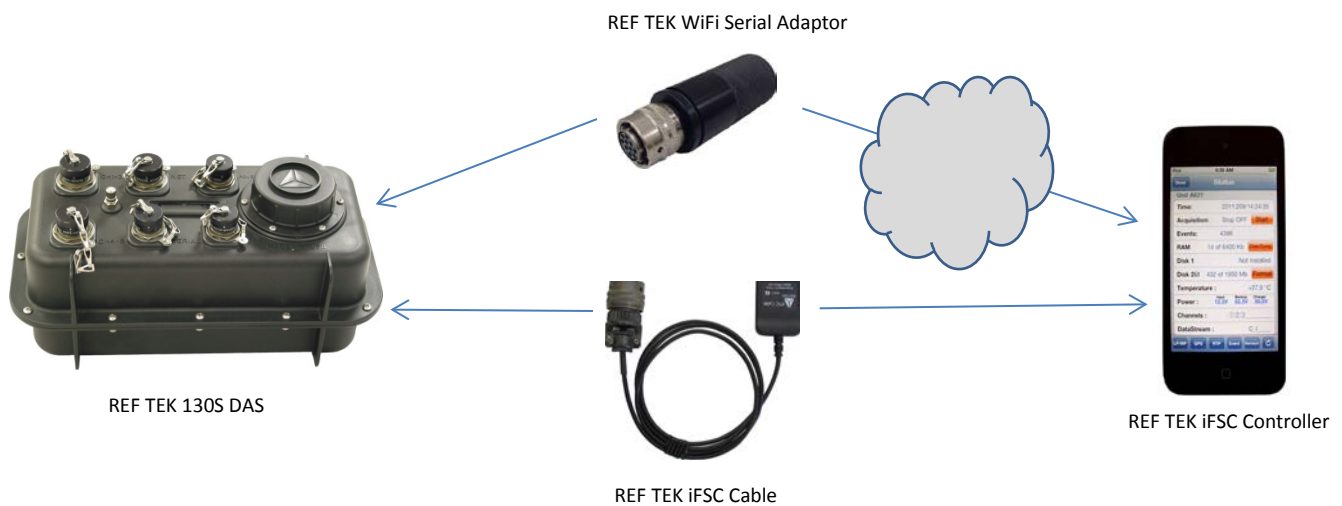

### REF TEK WiFi Serial Adaptor for iFSC Controller (Part No. 97260-00)

Trimble is pleased to announce the release of the REF TEK WiFi Serial Adaptor for use with the iFSC hand-held Controller.

The REF TEK WiFi Serial Adaptor is an alternative to the current iFSC cable used to command/control and download information from the REF TEK 130S DAS series to the hand-held iFSC Controller.

The REF TEK WiFi Serial Adaptor is compatible with iOS devices.

This document is for informational purposes only and is not a legally binding agreement or offer. Trimble makes no warranties and assumes no obligations or liabilities hereunder.